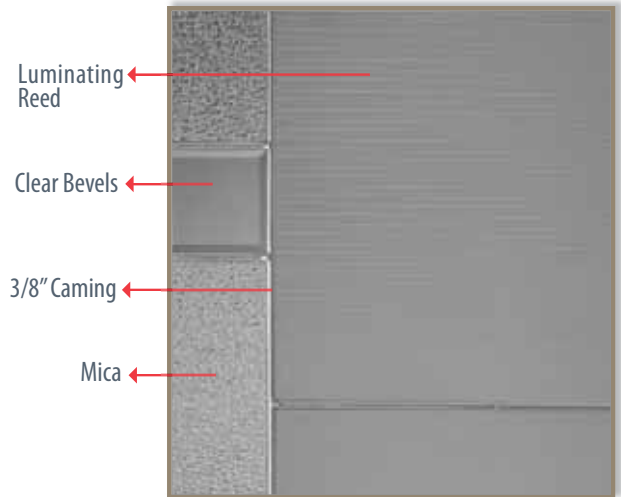

Zinc

7 PRIVACY

* Not shown.