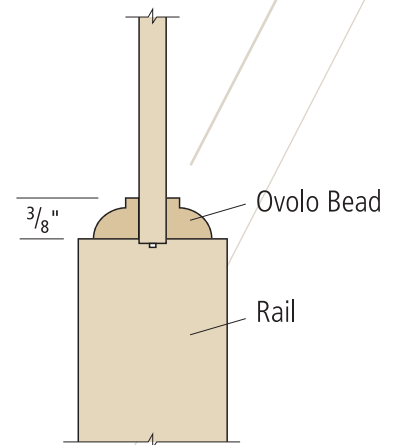

Maple †

Cherry †

Pine †

Poplar †

Knotty Alder †

SPECIFICATIONS

6/8

7/0*

7/6

8/0*

Thickness: 1^{3/8} and 1^{3/4}

Heights: 6/8, 7/0, 7/6 and 8/0

Panel (7/6 and 8/0 Only): 1/4" Flat panel

Door Dimensions (Includes ovolo bead):

Stiles: 4^{1/2}" Mid Rail: 4^{5/8}"

Top Rail: 4^{1/2}"* Bottom Rail: 9^{1/8}"*