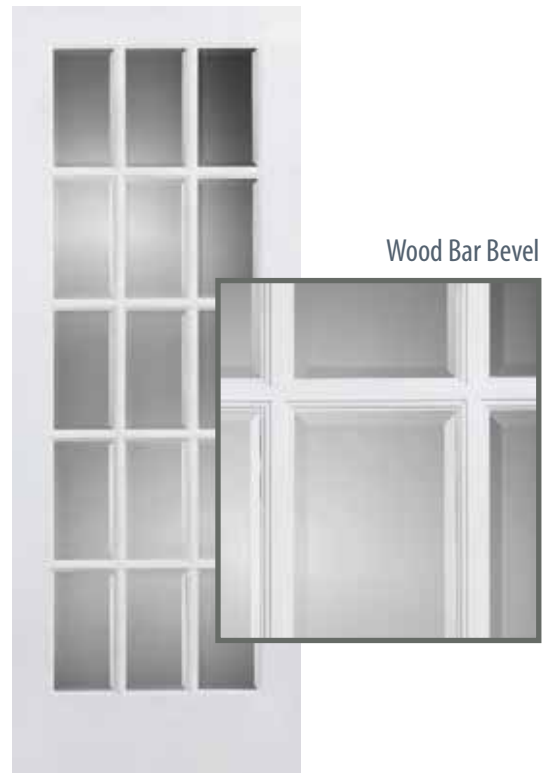

Waterton
Shown in Pine

PRIVACY 5

Brass

Beveled* Zinc
Option: Flat* **PRIVACY 1**

Zinc

Glue Chip* Patina
Shown in Pine **PRIVACY 9**

Madison† **PRIVACY 8**

Wood Bar Bevel