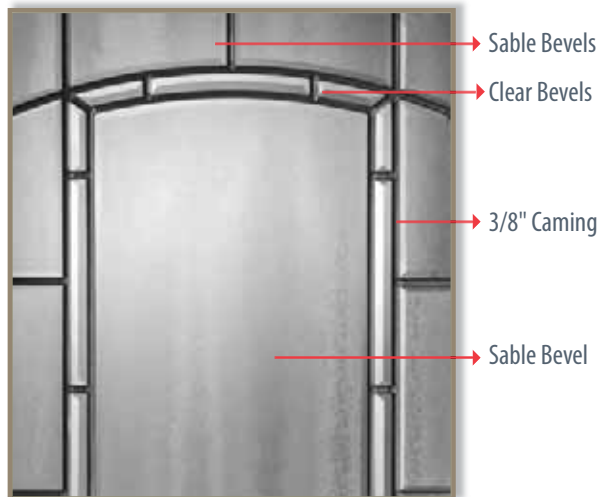

Available in Patina only

Patina

PRIVACY 8